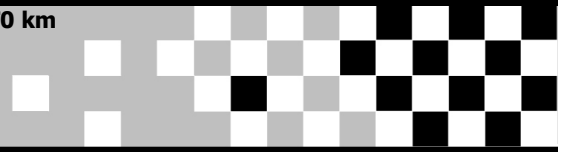

DMV Mofacup Biebesheim

4-Stunden-DMV-Mofacup

Biebesheim 0,970 km

Prototypen

Pos.	t.Nr.	Name	Klasse	inden	Gesamtzeit	MOHA	MOSP	MORE	MOMA
1	21	Moped Garage Racing Team	Mofa-Cross Prototypen	96	3:00:45.449	28 [1:01:48.079]	13 [20:26.369]	24 [40:24.311]	31 [58:06.690]
2	47	Oberwiermer Deifel	Mofa-Cross Prototypen	95	3:02:24.420	33 [1:00:56.910]	11 [21:36.172]	21 [40:37.445]	30 [59:13.893]
3	63	Kreidler Oldschool Team	Mofa-Cross Prototypen	70	2:24:10.690	23 [53:30.121]	13 [21:28.924]	18 [40:44.260]	16 [28:27.385]
4	80	Keschte-Igel	Mofa-Cross Prototypen	60	2:11:50.711	29 [58:49.117]	13 [21:54.746]	16 [41:01.269]	2 [10:05.579]
5	69	Affengeile Mopedfreunde	Mofa-Cross Prototypen	20	1:12:37.765	10 [41:25.723]	8 [22:33.159]	2 [8:38.883]	0 []
6	333	Triple-M-Racing	Mofa-Cross Prototypen	7	14:34.618	7 [14:34.618]	0 []	0 []	0 []
7	68	Schmids Racing	Mofa-Cross Prototypen	2	3:36.203	2 [3:36.203]	0 []	0 []	0 []
NS	74	NRP Racing	Mofa-Cross Prototypen	0		0 []	0 []	0 []	0 []
NS	40	Rum-Fahrer	Mofa-Cross Prototypen	0		0 []	0 []	0 []	0 []