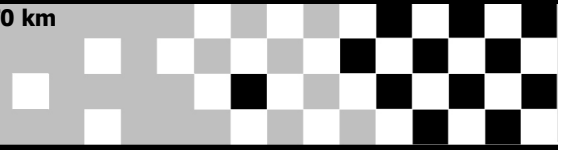

Pos.	t.Nr.	Name	Klasse	inden	Gesamtzeit	MOHA	MOSP	MORE	MOMA
1	231	Pauly Racing	Mofa-Cross Open 50	83	3:03:20.835	27 [1:01:20.730]	10 [20:41.997]	19 [42:01.162]	27 [59:16.946]
2	277	Fränzle Racing Team	Mofa-Cross Open 50	64	2:19:00.555	32 [1:01:59.616]	11 [22:19.741]	8 [16:44.497]	13 [37:56.701]
3	82	Die Österreicher	Mofa-Cross Open 50	53	1:41:55.915	31 [1:01:46.184]	12 [20:55.221]	10 [19:14.510]	0 []
4	336	Eichwald Racing	Mofa-Cross Open 50	22	1:02:45.782	22 [1:02:45.782]	0 []	0 []	0 []